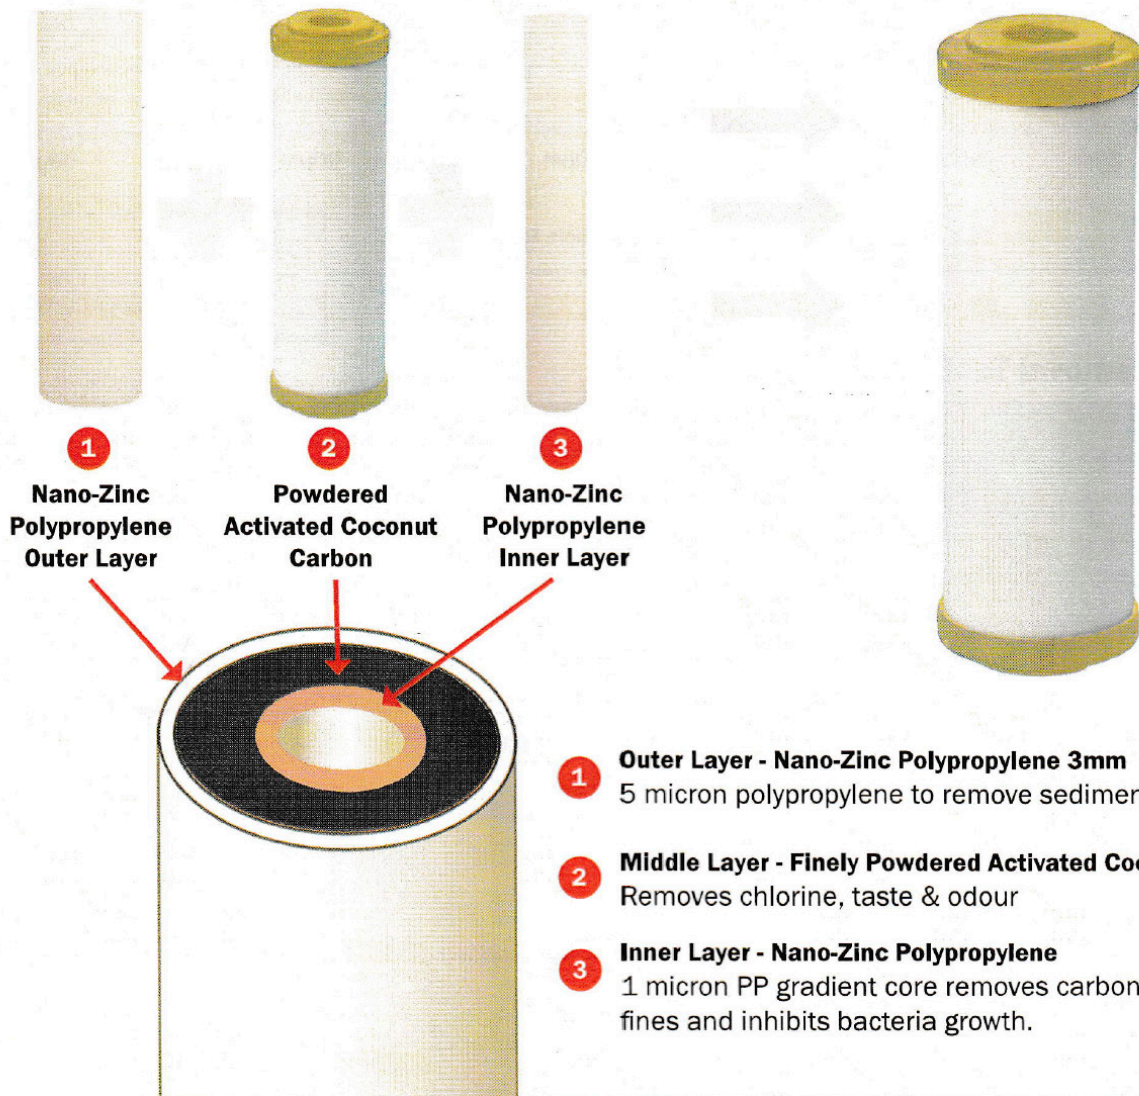

# Pure Water on Tap

## Triple Action Cartridge

### Features

- High flow rate with low pressure drop
- High dirt holding capacity
- High chlorine removal rate via the finely powdered Coconut GAC
- Available sizes include 10" Standard, 10" Big Blue and 20" Big Blue

The NSF finely powdered Coconut Carbon is free of binders or adhesive

Standard 10" x 2.5"

Big Blue 10" x 4.5"

Big Blue 20" x 4.5"